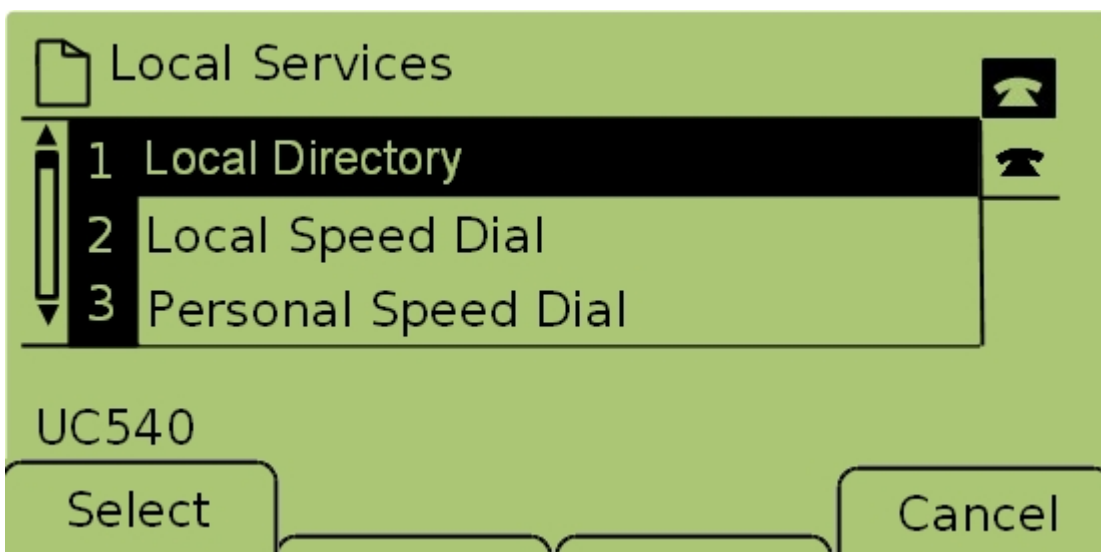

Search Local Directory on SPA300/SPA500 Series IP Phone

Objectives

The SPA300/SPA500 Series IP Phones have a menu interface to search for the extension numbers of phones in the local network. The Local Directory is searchable by first and last name of a person and will display the extension numbers of all matches found.

This document explains how to search the Local Directory on the SPA300/SPA500 Series IP Phone.

Applicable Devices

- SPA300 Series IP Phone
- SPA500 Series IP Phone

Step-by-Step Procedure

Search Local Directory

Step 1. Press the **Setup** button on the IP phone to bring up the *Setup* menu.

Step 2. Select **Directory** and press **Select**, or press **2**, to bring up the *Local Services* menu.

Step 3. Select **Local Directory** and press **Select**, or press **1**, to bring up the *Local Directory Search* screen.