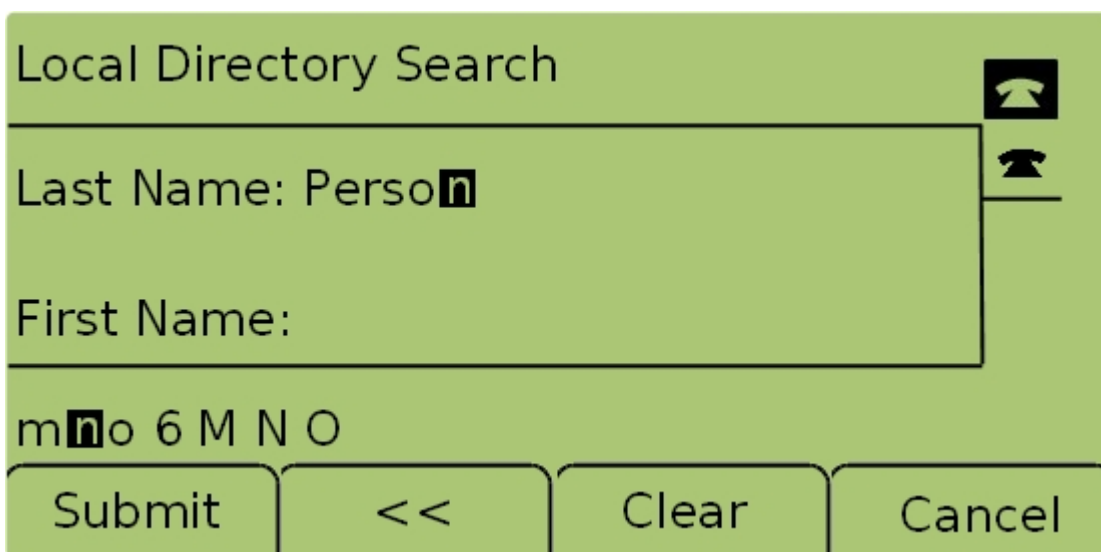

Search Local Directory on SPA300/SPA500 Series IP Phone

Objectives

The SPA300/SPA500 Series IP Phones have a menu interface to search for the extension numbers of phones in the local network. The Local Directory is searchable by first and last name of a person and will display the extension numbers of all matches found.

This document explains how to search the Local Directory on the SPA300/SPA500 Series IP Phone.

Applicable Devices

- SPA300 Series IP Phone
- SPA500 Series IP Phone

Step-by-Step Procedure

Search Local Directory

Step 1. Press the **Setup** button on the IP phone to bring up the *Setup* menu.

Step 2. Select **Directory** and press **Select**, or press **2**, to bring up the *Local Services* menu.

Step 3. Select **Local Directory** and press **Select**, or press **1**, to bring up the *Local Directory Search* screen.