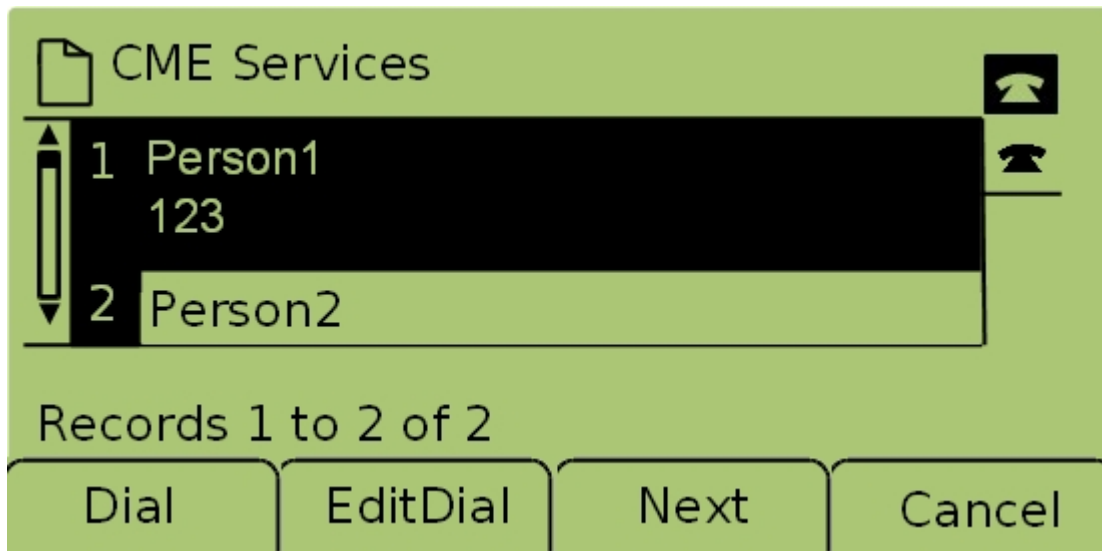

Step 6. Press **Submit** to search the Local Directory by the given first and last name. The *CME Services* screen opens if any matches are found.

Step 7. The name and extension number of each match found is shown. Use the navigation keys to scroll up and down to view each entry.