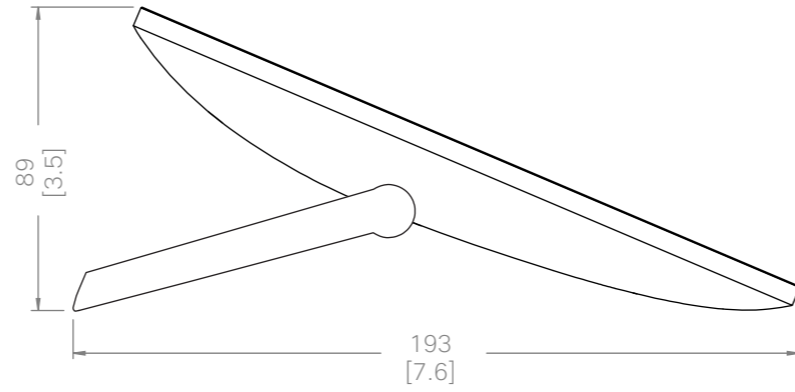

Laying flat

Lower angle

Middle angle

Cisco Touch 10

European projection

Unit: mm [in.]

Sheet size: A3

Scale: 1:2