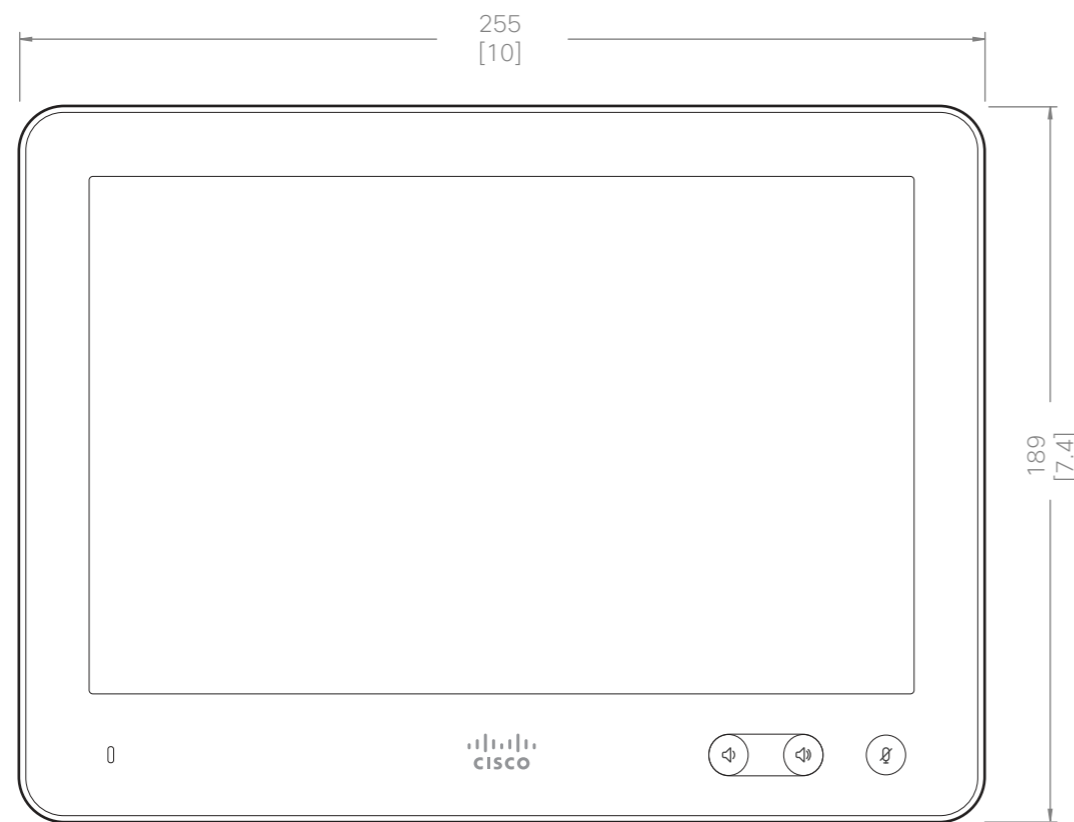

Laying flat

Lower angle

Middle angle

Cisco Touch 10

European projection

Unit: mm [in.]

Sheet size: A3

Scale: 1:2