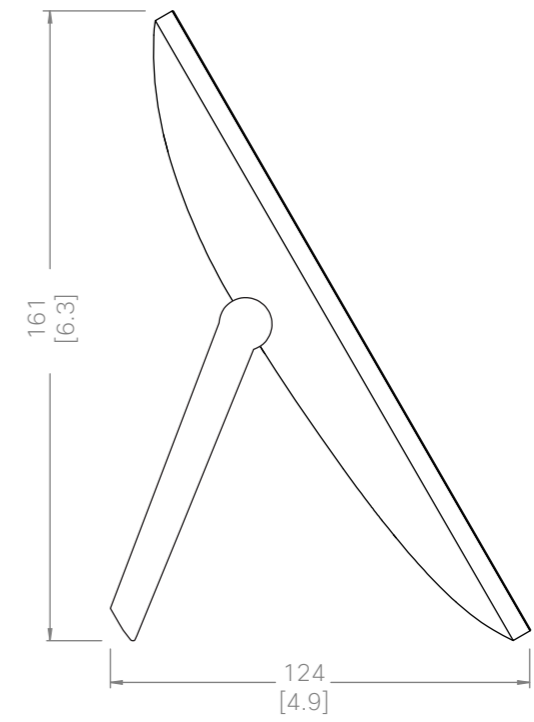

Laying flat

Lower angle

Middle angle

Cisco Touch 10

European projection

Unit: mm [in.]

Sheet size: A3

Scale: 1:2