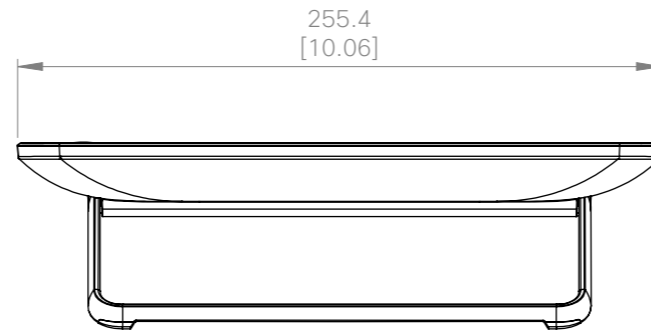

Lower angle

Upper angle

Cisco TelePresence Touch 10

European projection 

Unit: mm [in.]

Sheet size: A3

Scale: 1:3