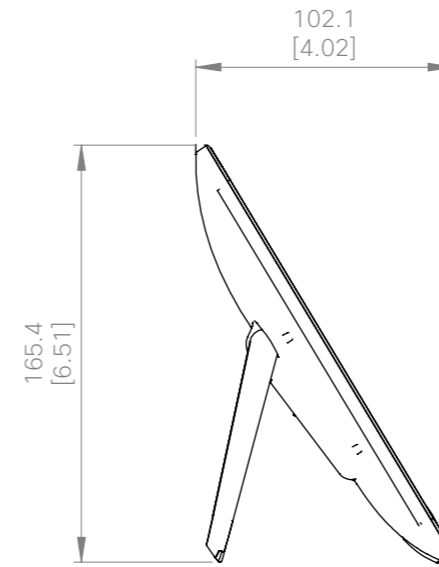

Lower angle

Upper angle

Cisco TelePresence Touch 10

European projection 

Unit: mm [in.]

Sheet size: A3

Scale: 1:3