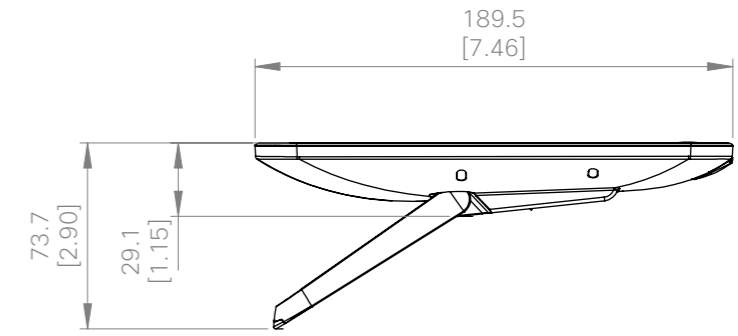

Lower angle

Upper angle

Cisco TelePresence Touch 10

European projection 

Unit: mm [in.]

Sheet size: A3

Scale: 1:3