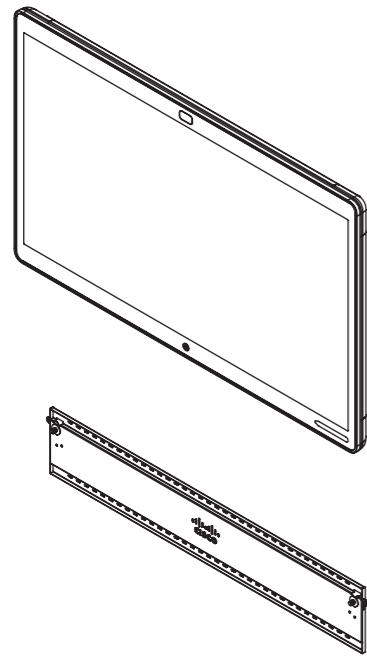

Webex Board Weight: 40 kg [88 lb]
Weight including packaging and accessories: 46 kg [101 lb]

Cisco Webex Board 55S

Unit:	mm [in.]
Sheet size:	A3
Scale:	1:10

Weight Floor Stand: 16 kg [35 lb]
Total weight including Webex Board: 56 kg [123 lb]

Floor Stand with packaging
Weight: 22 kg [49 lb]

Cisco Webex Board 55S
with Floor Stand

Unit:	mm [in.]
Sheet size:	A3
Scale:	1:20

Weight Wall Stand: 11 kg [24 lb]
 Total weight including Webex Board: 51 kg [113 lb]

Wall Stand with packaging
 Weight: 14 kg [31 lb]

Cisco Webex Board 55S
 with Wall Stand

Unit:	mm [in.]
Sheet size:	A3
Scale:	1:20

Weight Wall Mount Kit: 5 kg [11 lb]
 Total weight including Webex Board: 45 kg [99 lb]