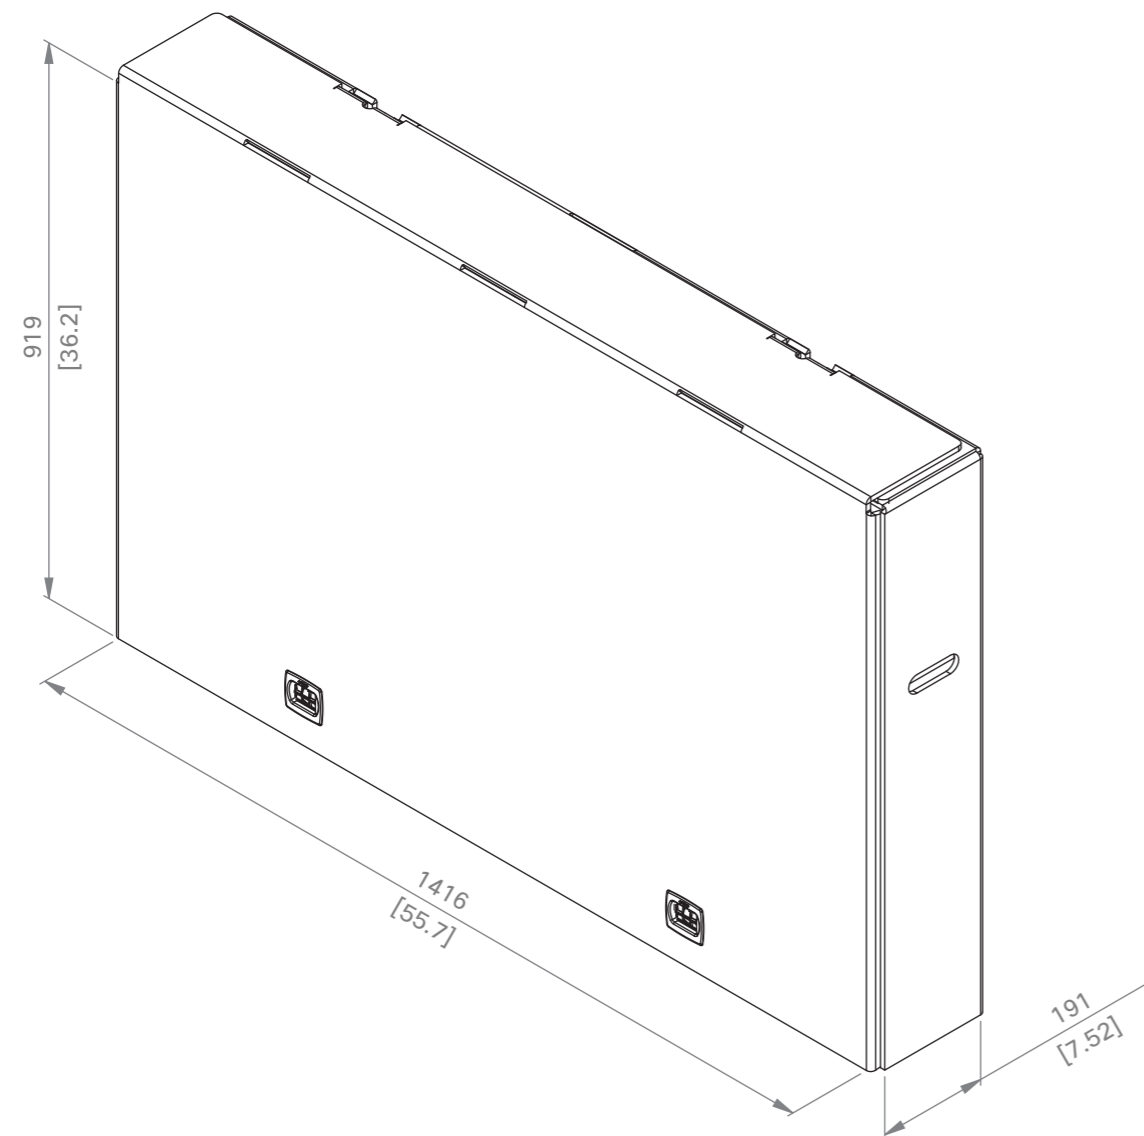

Webex Board Weight: 40 kg [88 lb]
Weight including packaging and accessories: 46 kg [101 lb]

Cisco Webex Board 55S

Unit:	mm [in.]
Sheet size:	A3
Scale:	1:10

Weight Floor Stand: 16 kg [35 lb]
Total weight including Webex Board: 56 kg [123 lb]

Floor Stand with packaging
Weight: 22 kg [49 lb]

Cisco Webex Board 55S
with Floor Stand

Unit:	mm [in.]
Sheet size:	A3
Scale:	1:20

Weight Wall Stand: 11 kg [24 lb]
 Total weight including Webex Board: 51 kg [113 lb]

Wall Stand with packaging
 Weight: 14 kg [31 lb]

Cisco Webex Board 55S
 with Wall Stand

Unit:	mm [in.]
Sheet size:	A3
Scale:	1:20

Weight Wall Mount Kit: 5 kg [11 lb]
 Total weight including Webex Board: 45 kg [99 lb]

Wall Mount Kit packaging
 Weight: 6 kg [13 lb]

DETAIL B
 SCALE 1 : 5

Cisco Webex Board 55S
 with Wall Mount

Unit:	mm [in.]
Sheet size:	A3
Scale:	1:20