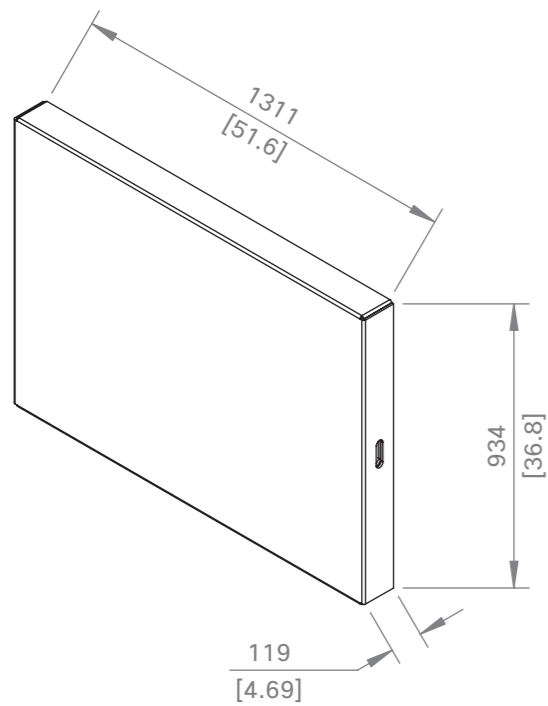

Webex Board Weight: 40 kg [88 lb]
Weight including packaging and accessories: 46 kg [101 lb]

Cisco Webex Board 55S

Unit:	mm [in.]
Sheet size:	A3
Scale:	1:10

Weight Floor Stand: 16 kg [35 lb]
Total weight including Webex Board: 56 kg [123 lb]

Floor Stand with packaging
Weight: 22 kg [49 lb]

Cisco Webex Board 55S
with Floor Stand

Unit:	mm [in.]
Sheet size:	A3
Scale:	1:20

Weight Wall Stand: 11 kg [24 lb]
 Total weight including Webex Board: 51 kg [113 lb]

Wall Stand with packaging
 Weight: 14 kg [31 lb]

Cisco Webex Board 55S
 with Wall Stand

Unit:	mm [in.]
Sheet size:	A3
Scale:	1:20

Weight Wall Mount Kit: 5 kg [11 lb]
 Total weight including Webex Board: 45 kg [99 lb]

Wall Mount Kit packaging
 Weight: 6 kg [13 lb]

DETAIL B
 SCALE 1 : 5

Cisco Webex Board 55S
 with Wall Mount

Unit:	mm [in.]
Sheet size:	A3
Scale:	1:20