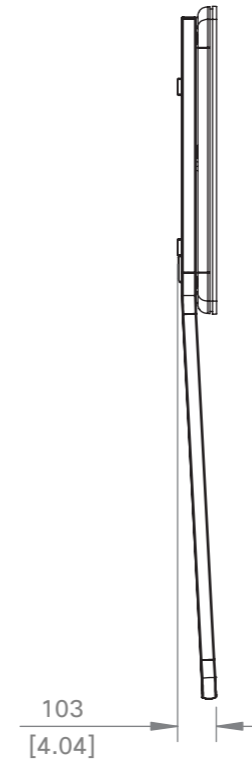

Webex Board Weight: 40 kg [88 lb]
Weight including packaging and accessories: 46 kg [101 lb]

Cisco Webex Board 55S

Unit:	mm [in.]
Sheet size:	A3
Scale:	1:10

Weight Floor Stand: 16 kg [35 lb]
Total weight including Webex Board: 56 kg [123 lb]

Floor Stand with packaging
Weight: 22 kg [49 lb]

Cisco Webex Board 55S
with Floor Stand

Unit:	mm [in.]
Sheet size:	A3
Scale:	1:20

Weight Wall Stand: 11 kg [24 lb]
 Total weight including Webex Board: 51 kg [113 lb]

Wall Stand with packaging
 Weight: 14 kg [31 lb]

Cisco Webex Board 55S
 with Wall Stand

Unit:	mm [in.]
Sheet size:	A3
Scale:	1:20

Weight Wall Mount Kit: 5 kg [11 lb]
 Total weight including Webex Board: 45 kg [99 lb]