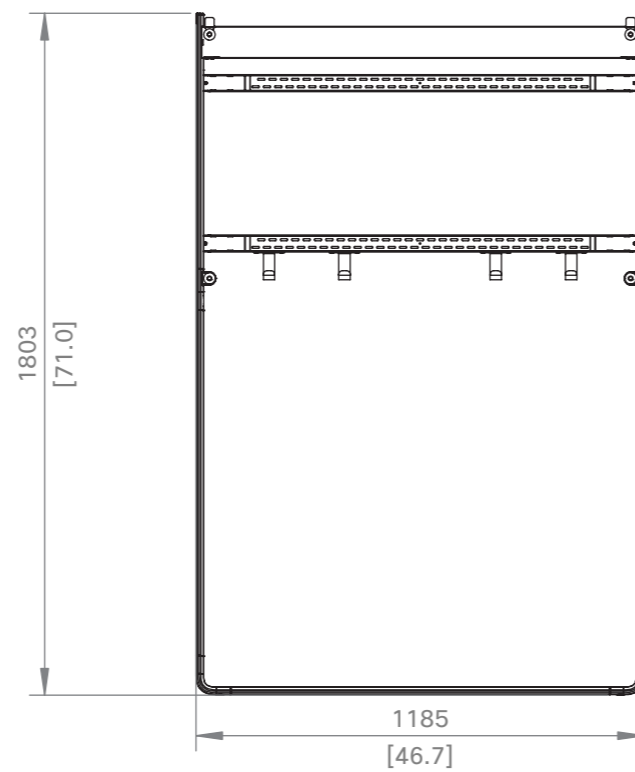

Webex Board Weight: 40 kg [88 lb]
Weight including packaging and accessories: 46 kg [101 lb]

Cisco Webex Board 55S

Unit:	mm [in.]
Sheet size:	A3
Scale:	1:10

Weight Floor Stand: 16 kg [35 lb]
Total weight including Webex Board: 56 kg [123 lb]

Floor Stand with packaging
Weight: 22 kg [49 lb]

Cisco Webex Board 55S
with Floor Stand

Unit:	mm [in.]
Sheet size:	A3
Scale:	1:20

Weight Wall Stand: 11 kg [24 lb]
 Total weight including Webex Board: 51 kg [113 lb]

Wall Stand with packaging
 Weight: 14 kg [31 lb]

Cisco Webex Board 55S
 with Wall Stand

Unit:	mm [in.]
Sheet size:	A3
Scale:	1:20

Weight Wall Mount Kit: 5 kg [11 lb]
 Total weight including Webex Board: 45 kg [99 lb]

Wall Mount Kit packaging
 Weight: 6 kg [13 lb]

DETAIL B
 SCALE 1 : 5

Cisco Webex Board 55S
 with Wall Mount

Unit:	mm [in.]
Sheet size:	A3
Scale:	1:20