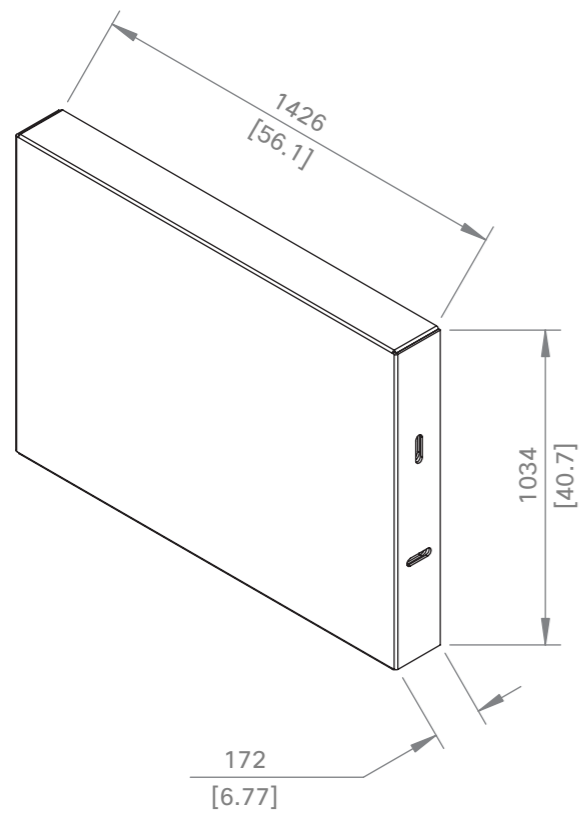

Webex Board Weight: 40 kg [88 lb]
Weight including packaging and accessories: 46 kg [101 lb]

Cisco Webex Board 55S

Unit:	mm [in.]
Sheet size:	A3
Scale:	1:10

Weight Floor Stand: 16 kg [35 lb]
Total weight including Webex Board: 56 kg [123 lb]

Floor Stand with packaging
Weight: 22 kg [49 lb]

Cisco Webex Board 55S
with Floor Stand

Unit:	mm [in.]
Sheet size:	A3
Scale:	1:20

Weight Wall Stand: 11 kg [24 lb]
 Total weight including Webex Board: 51 kg [113 lb]

Wall Stand with packaging
 Weight: 14 kg [31 lb]

Cisco Webex Board 55S
 with Wall Stand

Unit:	mm [in.]
Sheet size:	A3
Scale:	1:20

Weight Wall Mount Kit: 5 kg [11 lb]
 Total weight including Webex Board: 45 kg [99 lb]

Wall Mount Kit packaging
 Weight: 6 kg [13 lb]

DETAIL B
 SCALE 1 : 5

Cisco Webex Board 55S
 with Wall Mount

Unit:	mm [in.]
Sheet size:	A3
Scale:	1:20