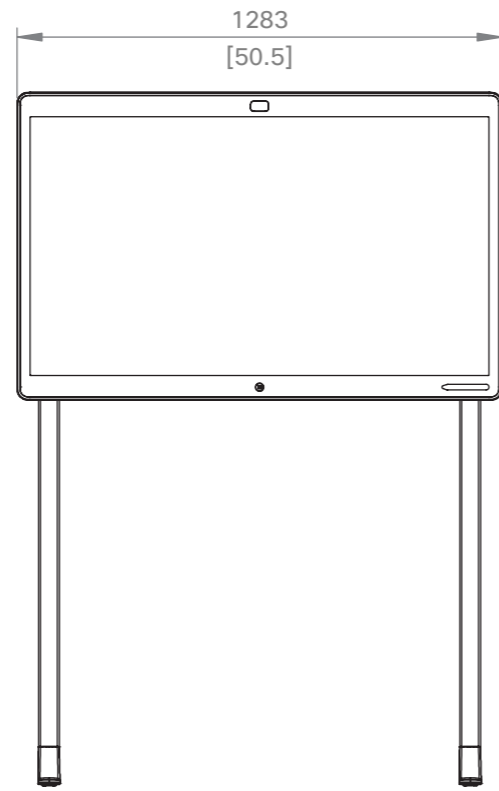

Webex Board Weight: 40 kg [88 lb]
Weight including packaging and accessories: 46 kg [101 lb]

Cisco Webex Board 55S

Unit:	mm [in.]
Sheet size:	A3
Scale:	1:10

Weight Floor Stand: 16 kg [35 lb]
Total weight including Webex Board: 56 kg [123 lb]

Floor Stand with packaging
Weight: 22 kg [49 lb]

Cisco Webex Board 55S
with Floor Stand

Unit:	mm [in.]
Sheet size:	A3
Scale:	1:20

Weight Wall Stand: 11 kg [24 lb]
 Total weight including Webex Board: 51 kg [113 lb]

Wall Stand with packaging
 Weight: 14 kg [31 lb]

Cisco Webex Board 55S
 with Wall Stand

Unit:	mm [in.]
Sheet size:	A3
Scale:	1:20

Weight Wall Mount Kit: 5 kg [11 lb]
 Total weight including Webex Board: 45 kg [99 lb]

Wall Mount Kit packaging
 Weight: 6 kg [13 lb]

DETAIL B
 SCALE 1 : 5

Cisco Webex Board 55S
 with Wall Mount

Unit:	mm [in.]
Sheet size:	A3
Scale:	1:20