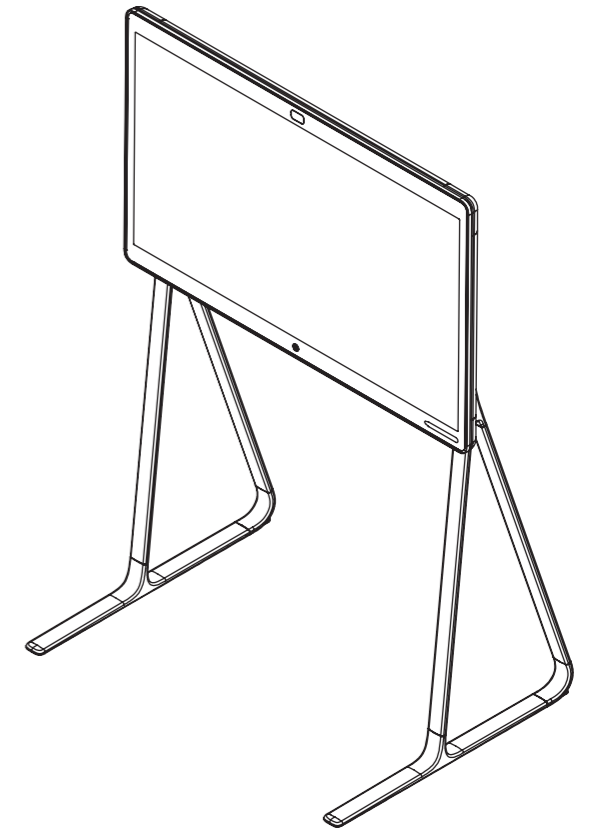

Webex Board Weight: 40 kg [88 lb]
Weight including packaging and accessories: 46 kg [101 lb]

Cisco Webex Board 55S

Unit:	mm [in.]
Sheet size:	A3
Scale:	1:10

Weight Floor Stand: 16 kg [35 lb]
Total weight including Webex Board: 56 kg [123 lb]

Floor Stand with packaging
Weight: 22 kg [49 lb]

Cisco Webex Board 55S
with Floor Stand

Unit:	mm [in.]
Sheet size:	A3
Scale:	1:20

Weight Wall Stand: 11 kg [24 lb]
 Total weight including Webex Board: 51 kg [113 lb]

Wall Stand with packaging
 Weight: 14 kg [31 lb]

Cisco Webex Board 55S
 with Wall Stand

Unit:	mm [in.]
Sheet size:	A3
Scale:	1:20

Weight Wall Mount Kit: 5 kg [11 lb]
 Total weight including Webex Board: 45 kg [99 lb]