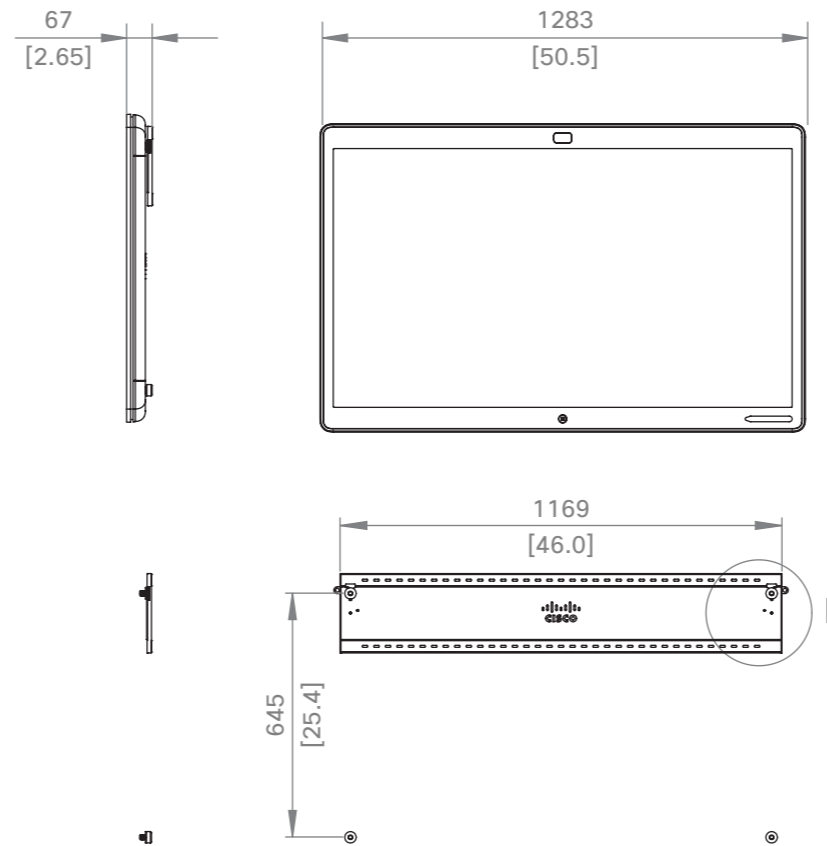

Webex Board Weight: 40 kg [88 lb]
Weight including packaging and accessories: 46 kg [101 lb]

Cisco Webex Board 55S

Unit:	mm [in.]
Sheet size:	A3
Scale:	1:10

Weight Floor Stand: 16 kg [35 lb]
Total weight including Webex Board: 56 kg [123 lb]

Floor Stand with packaging
Weight: 22 kg [49 lb]

Cisco Webex Board 55S
with Floor Stand

Unit:	mm [in.]
Sheet size:	A3
Scale:	1:20

Weight Wall Stand: 11 kg [24 lb]
 Total weight including Webex Board: 51 kg [113 lb]

Wall Stand with packaging
 Weight: 14 kg [31 lb]

Cisco Webex Board 55S
 with Wall Stand

Unit:	mm [in.]
Sheet size:	A3
Scale:	1:20

Weight Wall Mount Kit: 5 kg [11 lb]
 Total weight including Webex Board: 45 kg [99 lb]

Wall Mount Kit packaging
 Weight: 6 kg [13 lb]

DETAIL B
 SCALE 1 : 5

Cisco Webex Board 55S
 with Wall Mount

Unit:	mm [in.]
Sheet size:	A3
Scale:	1:20