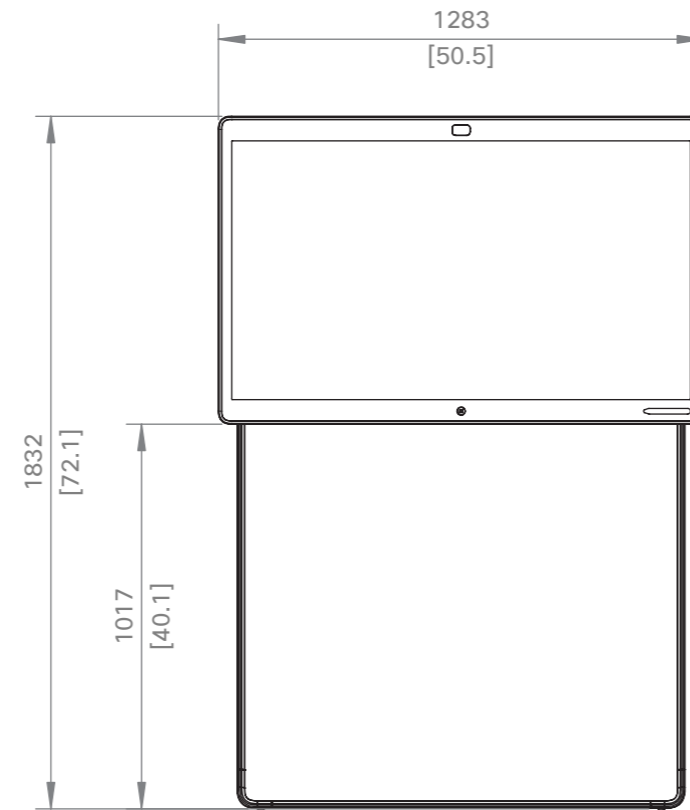

Webex Board Weight: 40 kg [88 lb]
Weight including packaging and accessories: 46 kg [101 lb]

Cisco Webex Board 55S

Unit:	mm [in.]
Sheet size:	A3
Scale:	1:10

Weight Floor Stand: 16 kg [35 lb]
Total weight including Webex Board: 56 kg [123 lb]

Floor Stand with packaging
Weight: 22 kg [49 lb]

Cisco Webex Board 55S
with Floor Stand

Unit:	mm [in.]
Sheet size:	A3
Scale:	1:20

Weight Wall Stand: 11 kg [24 lb]
 Total weight including Webex Board: 51 kg [113 lb]

Wall Stand with packaging
 Weight: 14 kg [31 lb]

Cisco Webex Board 55S
 with Wall Stand

Unit:	mm [in.]
Sheet size:	A3
Scale:	1:20

Weight Wall Mount Kit: 5 kg [11 lb]
 Total weight including Webex Board: 45 kg [99 lb]

Wall Mount Kit packaging
 Weight: 6 kg [13 lb]

DETAIL B
 SCALE 1 : 5

Cisco Webex Board 55S
 with Wall Mount

Unit:	mm [in.]
Sheet size:	A3
Scale:	1:20