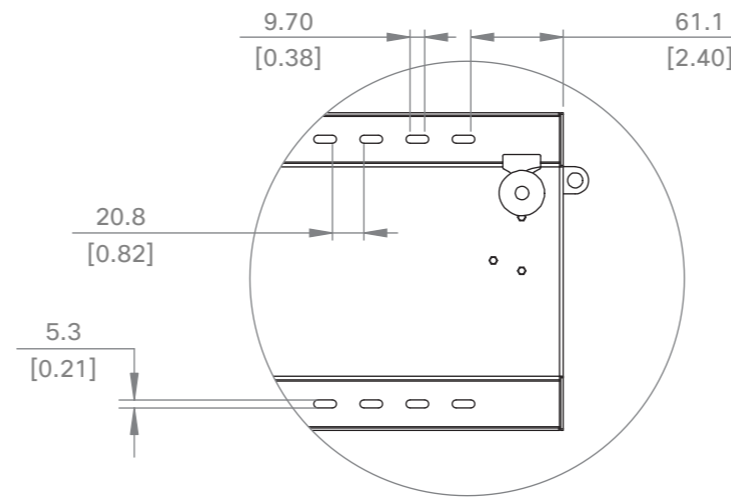

Webex Board Weight: 40 kg [88 lb]
Weight including packaging and accessories: 46 kg [101 lb]

Cisco Webex Board 55S

Unit:	mm [in.]
Sheet size:	A3
Scale:	1:10

Weight Floor Stand: 16 kg [35 lb]
Total weight including Webex Board: 56 kg [123 lb]

Floor Stand with packaging
Weight: 22 kg [49 lb]

Cisco Webex Board 55S
with Floor Stand

Unit:	mm [in.]
Sheet size:	A3
Scale:	1:20

Weight Wall Stand: 11 kg [24 lb]
 Total weight including Webex Board: 51 kg [113 lb]

Wall Stand with packaging
 Weight: 14 kg [31 lb]

Cisco Webex Board 55S
 with Wall Stand

Unit:	mm [in.]
Sheet size:	A3
Scale:	1:20

Weight Wall Mount Kit: 5 kg [11 lb]
 Total weight including Webex Board: 45 kg [99 lb]

Wall Mount Kit packaging
 Weight: 6 kg [13 lb]

DETAIL B
 SCALE 1 : 5

Cisco Webex Board 55S
 with Wall Mount

Unit:	mm [in.]
Sheet size:	A3
Scale:	1:20