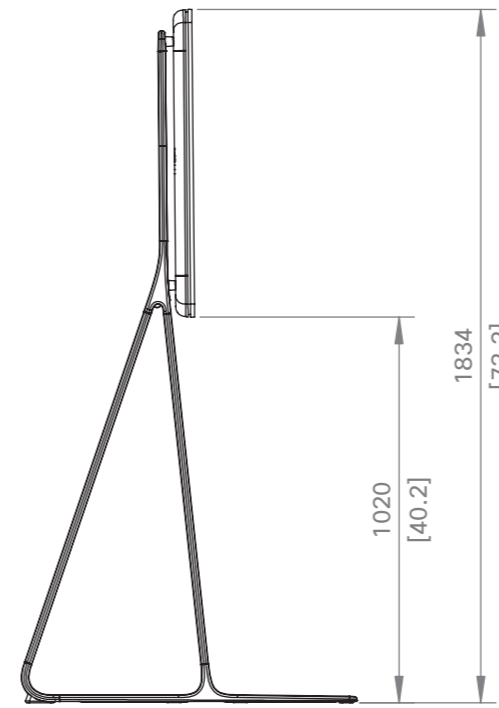

Webex Board Weight: 40 kg [88 lb]
Weight including packaging and accessories: 46 kg [101 lb]

Cisco Webex Board 55S

Unit:	mm [in.]
Sheet size:	A3
Scale:	1:10

Weight Floor Stand: 16 kg [35 lb]
Total weight including Webex Board: 56 kg [123 lb]

Floor Stand with packaging
Weight: 22 kg [49 lb]

Cisco Webex Board 55S
with Floor Stand

Unit:	mm [in.]
Sheet size:	A3
Scale:	1:20

Weight Wall Stand: 11 kg [24 lb]
 Total weight including Webex Board: 51 kg [113 lb]

Wall Stand with packaging
 Weight: 14 kg [31 lb]

Cisco Webex Board 55S
 with Wall Stand

Unit:	mm [in.]
Sheet size:	A3
Scale:	1:20

Weight Wall Mount Kit: 5 kg [11 lb]
 Total weight including Webex Board: 45 kg [99 lb]

Wall Mount Kit packaging
 Weight: 6 kg [13 lb]

DETAIL B
 SCALE 1 : 5

Cisco Webex Board 55S
 with Wall Mount

Unit:	mm [in.]
Sheet size:	A3
Scale:	1:20