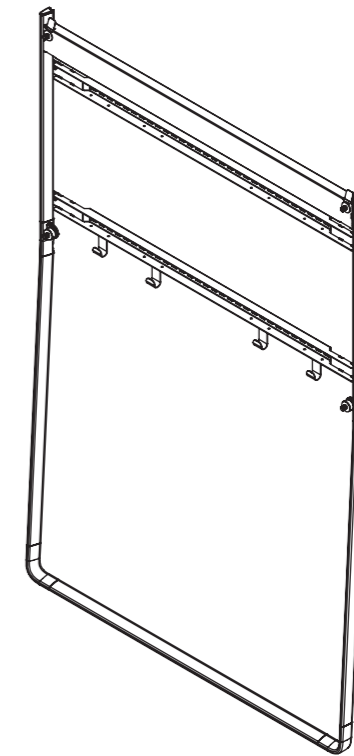

Webex Board Weight: 40 kg [88 lb]
Weight including packaging and accessories: 46 kg [101 lb]

Cisco Webex Board 55S

Unit:	mm [in.]
Sheet size:	A3
Scale:	1:10

Weight Floor Stand: 16 kg [35 lb]
Total weight including Webex Board: 56 kg [123 lb]

Floor Stand with packaging
Weight: 22 kg [49 lb]

Cisco Webex Board 55S
with Floor Stand

Unit:	mm [in.]
Sheet size:	A3
Scale:	1:20

Weight Wall Stand: 11 kg [24 lb]
 Total weight including Webex Board: 51 kg [113 lb]

Wall Stand with packaging
 Weight: 14 kg [31 lb]

Cisco Webex Board 55S
 with Wall Stand

Unit:	mm [in.]
Sheet size:	A3
Scale:	1:20

Weight Wall Mount Kit: 5 kg [11 lb]
 Total weight including Webex Board: 45 kg [99 lb]