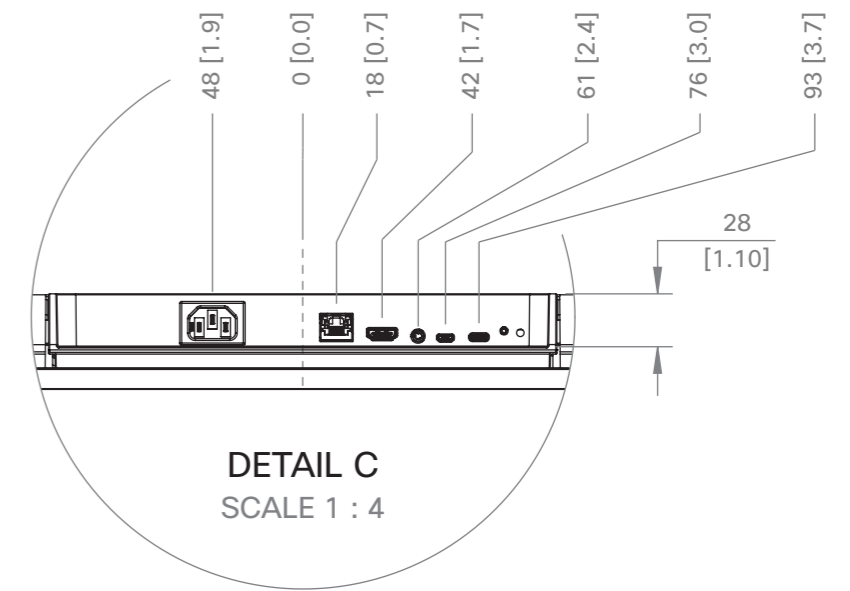

Webex Board Weight: 40 kg [88 lb]
Weight including packaging and accessories: 46 kg [101 lb]

Cisco Webex Board 55S

Unit:	mm [in.]
Sheet size:	A3
Scale:	1:10

Weight Floor Stand: 16 kg [35 lb]
Total weight including Webex Board: 56 kg [123 lb]

Floor Stand with packaging
Weight: 22 kg [49 lb]

Cisco Webex Board 55S
with Floor Stand

Unit:	mm [in.]
Sheet size:	A3
Scale:	1:20

Weight Wall Stand: 11 kg [24 lb]
 Total weight including Webex Board: 51 kg [113 lb]

Wall Stand with packaging
 Weight: 14 kg [31 lb]

Cisco Webex Board 55S
 with Wall Stand

Unit:	mm [in.]
Sheet size:	A3
Scale:	1:20

Weight Wall Mount Kit: 5 kg [11 lb]
 Total weight including Webex Board: 45 kg [99 lb]

Wall Mount Kit packaging
 Weight: 6 kg [13 lb]

DETAIL B
 SCALE 1 : 5

Cisco Webex Board 55S
 with Wall Mount

Unit:	mm [in.]
Sheet size:	A3
Scale:	1:20