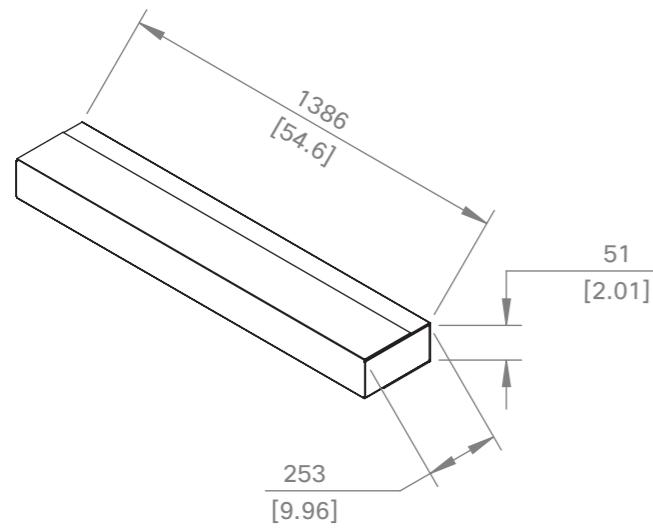

Webex Board Weight: 40 kg [88 lb]
Weight including packaging and accessories: 46 kg [101 lb]

Cisco Webex Board 55S

Unit:	mm [in.]
Sheet size:	A3
Scale:	1:10

Weight Floor Stand: 16 kg [35 lb]
Total weight including Webex Board: 56 kg [123 lb]

Floor Stand with packaging
Weight: 22 kg [49 lb]

Cisco Webex Board 55S
with Floor Stand

Unit:	mm [in.]
Sheet size:	A3
Scale:	1:20

Weight Wall Stand: 11 kg [24 lb]
 Total weight including Webex Board: 51 kg [113 lb]

Wall Stand with packaging
 Weight: 14 kg [31 lb]

Cisco Webex Board 55S
 with Wall Stand

Unit:	mm [in.]
Sheet size:	A3
Scale:	1:20

Weight Wall Mount Kit: 5 kg [11 lb]
 Total weight including Webex Board: 45 kg [99 lb]

Wall Mount Kit packaging
 Weight: 6 kg [13 lb]

DETAIL B
 SCALE 1 : 5

Cisco Webex Board 55S
 with Wall Mount

Unit:	mm [in.]
Sheet size:	A3
Scale:	1:20