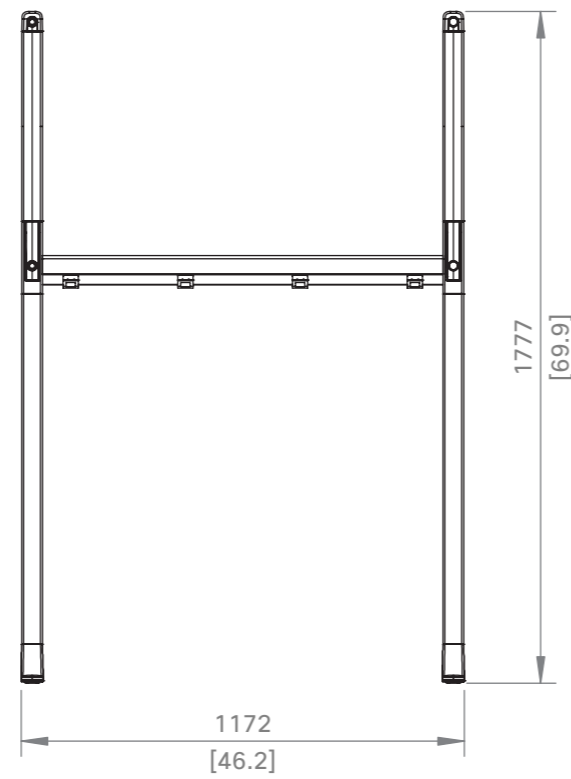

Webex Board Weight: 40 kg [88 lb]
Weight including packaging and accessories: 46 kg [101 lb]

Cisco Webex Board 55S

Unit:	mm [in.]
Sheet size:	A3
Scale:	1:10

Weight Floor Stand: 16 kg [35 lb]
Total weight including Webex Board: 56 kg [123 lb]

Floor Stand with packaging
Weight: 22 kg [49 lb]

Cisco Webex Board 55S
with Floor Stand

Unit:	mm [in.]
Sheet size:	A3
Scale:	1:20

Weight Wall Stand: 11 kg [24 lb]
 Total weight including Webex Board: 51 kg [113 lb]

Wall Stand with packaging
 Weight: 14 kg [31 lb]

Cisco Webex Board 55S
 with Wall Stand

Unit:	mm [in.]
Sheet size:	A3
Scale:	1:20

Weight Wall Mount Kit: 5 kg [11 lb]
 Total weight including Webex Board: 45 kg [99 lb]

Wall Mount Kit packaging
 Weight: 6 kg [13 lb]

DETAIL B
 SCALE 1 : 5

Cisco Webex Board 55S
 with Wall Mount

Unit:	mm [in.]
Sheet size:	A3
Scale:	1:20