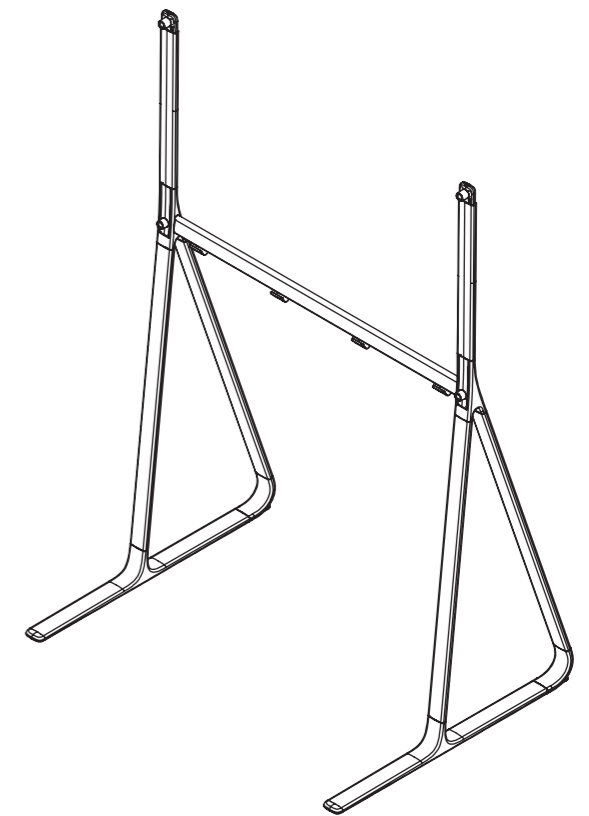

Webex Board Weight: 40 kg [88 lb]
Weight including packaging and accessories: 46 kg [101 lb]

Cisco Webex Board 55S

Unit:	mm [in.]
Sheet size:	A3
Scale:	1:10

Weight Floor Stand: 16 kg [35 lb]
Total weight including Webex Board: 56 kg [123 lb]

Floor Stand with packaging
Weight: 22 kg [49 lb]

Cisco Webex Board 55S
with Floor Stand

Unit:	mm [in.]
Sheet size:	A3
Scale:	1:20

Weight Wall Stand: 11 kg [24 lb]
 Total weight including Webex Board: 51 kg [113 lb]

Wall Stand with packaging
 Weight: 14 kg [31 lb]

Cisco Webex Board 55S
 with Wall Stand

Unit:	mm [in.]
Sheet size:	A3
Scale:	1:20

Weight Wall Mount Kit: 5 kg [11 lb]
 Total weight including Webex Board: 45 kg [99 lb]