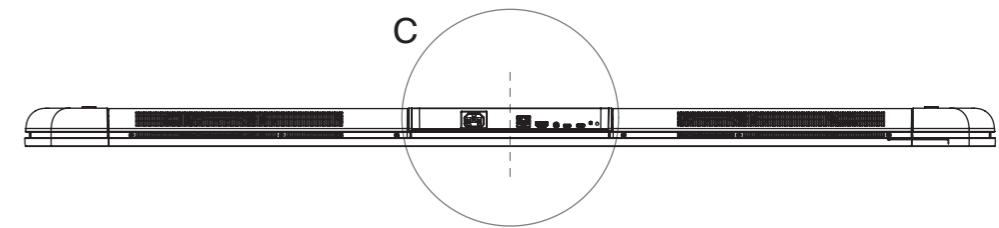

Webex Board Weight: 40 kg [88 lb]
Weight including packaging and accessories: 46 kg [101 lb]

Cisco Webex Board 55S

Unit:	mm [in.]
Sheet size:	A3
Scale:	1:10

Weight Floor Stand: 16 kg [35 lb]
Total weight including Webex Board: 56 kg [123 lb]

Floor Stand with packaging
Weight: 22 kg [49 lb]

Cisco Webex Board 55S
with Floor Stand

Unit:	mm [in.]
Sheet size:	A3
Scale:	1:20

Weight Wall Stand: 11 kg [24 lb]
 Total weight including Webex Board: 51 kg [113 lb]

Wall Stand with packaging
 Weight: 14 kg [31 lb]

Cisco Webex Board 55S
 with Wall Stand

Unit:	mm [in.]
Sheet size:	A3
Scale:	1:20

Weight Wall Mount Kit: 5 kg [11 lb]
 Total weight including Webex Board: 45 kg [99 lb]