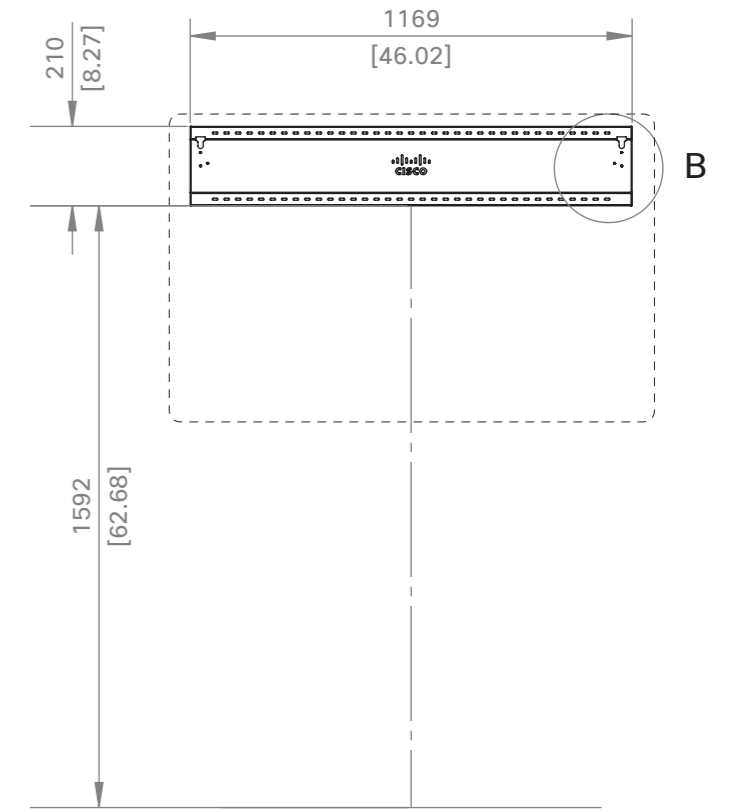

Webex Board Weight: 40 kg [88 lb]
Weight including packaging and accessories: 46 kg [101 lb]

Cisco Webex Board 55S

Unit:	mm [in.]
Sheet size:	A3
Scale:	1:10

Weight Floor Stand: 16 kg [35 lb]
Total weight including Webex Board: 56 kg [123 lb]

Floor Stand with packaging
Weight: 22 kg [49 lb]

Cisco Webex Board 55S
with Floor Stand

Unit:	mm [in.]
Sheet size:	A3
Scale:	1:20

Weight Wall Stand: 11 kg [24 lb]
 Total weight including Webex Board: 51 kg [113 lb]

Wall Stand with packaging
 Weight: 14 kg [31 lb]

Cisco Webex Board 55S
 with Wall Stand

Unit:	mm [in.]
Sheet size:	A3
Scale:	1:20

Weight Wall Mount Kit: 5 kg [11 lb]
 Total weight including Webex Board: 45 kg [99 lb]

Wall Mount Kit packaging
 Weight: 6 kg [13 lb]

DETAIL B
 SCALE 1 : 5

Cisco Webex Board 55S
 with Wall Mount

Unit:	mm [in.]
Sheet size:	A3
Scale:	1:20