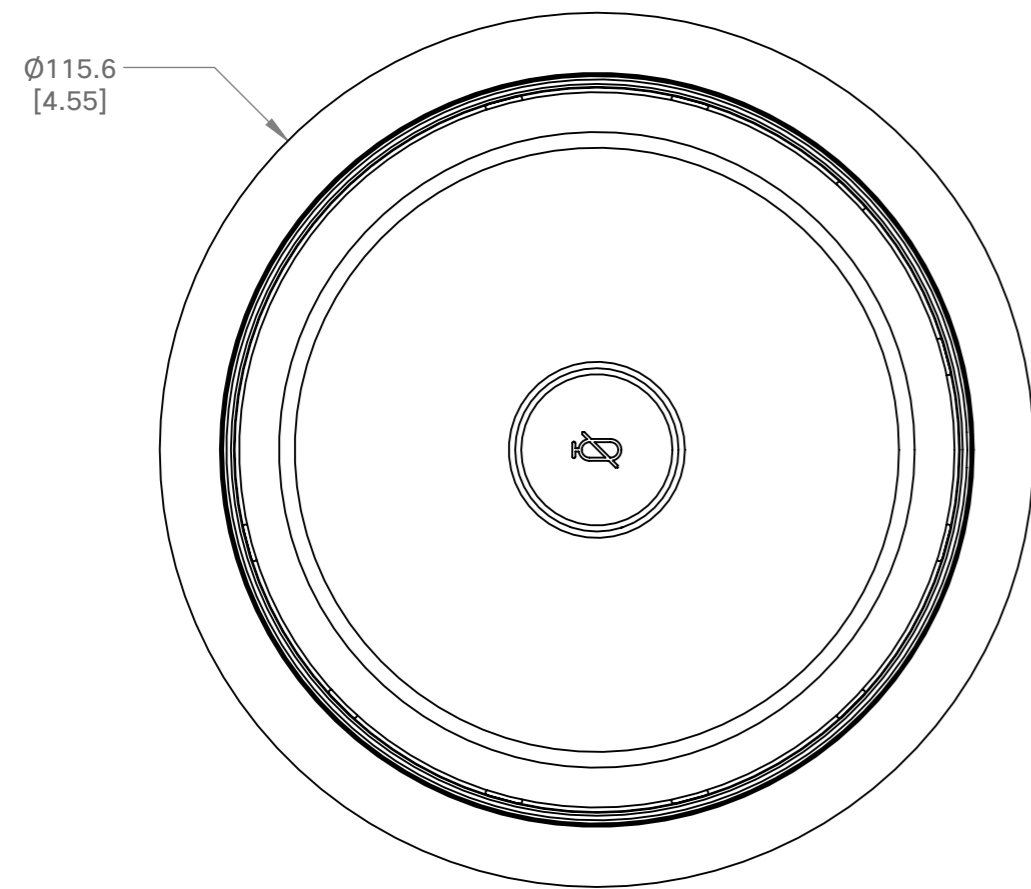

Cisco Table Microphone Pro
(Cisco Microphone Array)
Mounted on top of the table

European projection

Unit: mm [inch]

Sheet size: A3

Scale: 1:1

 Cisco Table Microphone Pro (Cisco Microphone Array) Mounted with the in-table adapter	European projection 
	Unit: mm [inch]
	Sheet size: A3
	Scale: 1:1