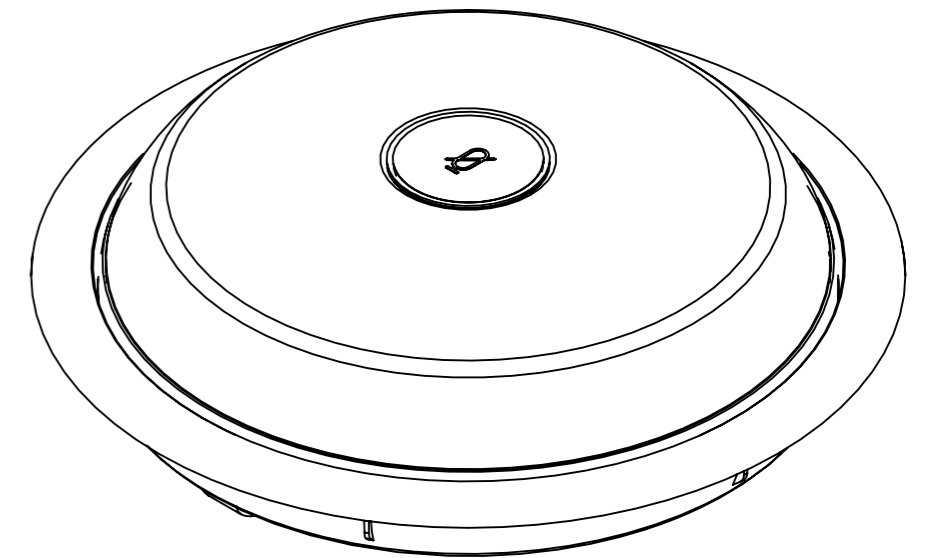

Cisco Table Microphone Pro
(Cisco Microphone Array)
Mounted on top of the table

European projection

Unit: mm [inch]

Sheet size: A3

Scale: 1:1

 Cisco Table Microphone Pro (Cisco Microphone Array) Mounted with the in-table adapter	European projection 
	Unit: mm [inch]
	Sheet size: A3
	Scale: 1:1