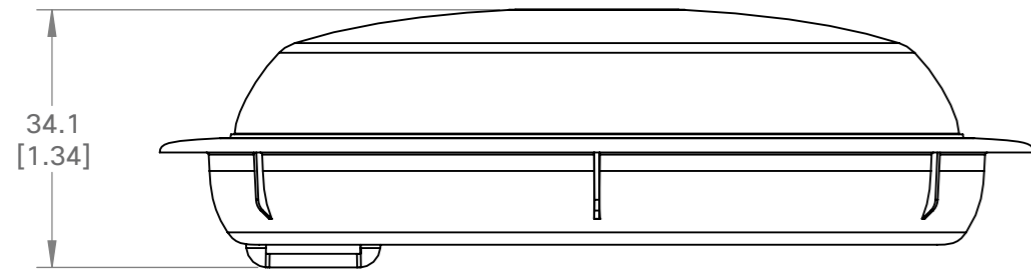

Cisco Table Microphone Pro
(Cisco Microphone Array)
Mounted on top of the table

European projection

Unit: mm [inch]

Sheet size: A3

Scale: 1:1

 Cisco Table Microphone Pro (Cisco Microphone Array) Mounted with the in-table adapter	European projection 
	Unit: mm [inch]
	Sheet size: A3
	Scale: 1:1