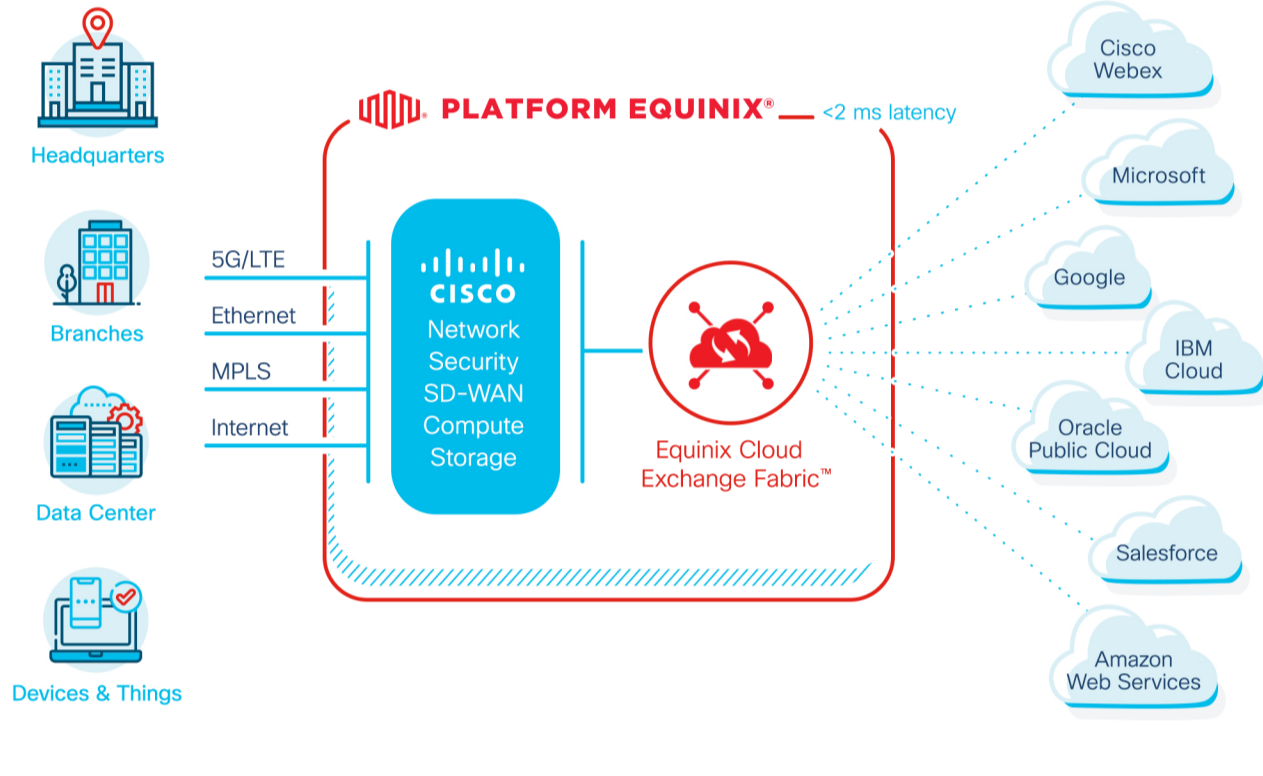

## THE NETWORK: YOUR FOUNDATION FOR DIGITAL TRANSFORMATION.

The network is the foundation for current and evolving business models. It enables you to quickly connect to more cloud-enabled apps and deliver new services to more customers. But you can't depend only on the traditional WAN. For hybrid environments, you need to automate and optimize your network using software-defined WAN (SD-WAN).

### With Cisco SD-WAN, customers win.

**38%**

5-year lower cost of WAN operations

**58%**

faster to implement policy or configuration changes

**94%**

less unplanned downtime

## CHOICE. FLEXIBILITY. YOUR COMPETITIVE EDGE.

With Cisco and Equinix, you can choose the physical and virtual deployment models that suit your needs. You can also choose the location and cloud provider that works best for you.

### All the options you want with Platform Equinix and Cisco SD-WAN.